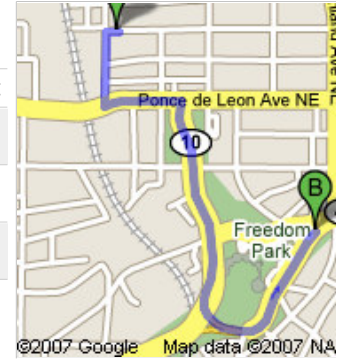

A 737 Greenwood Ave NE
Atlanta, GA 30306

Drive: 1.5 mi – about 5 mins

1. Head west on Greenwood Ave NE toward Ponce de Leon Pl NE	180 ft
← 2. Turn left at Ponce de Leon Pl NE	0.2 mi 1 min
← 3. Turn left at Ponce de Leon Ave NE	0.2 mi 2 mins
→ 4. Turn right at Freedom Pkwy NE	0.5 mi 1 min
5. Exit onto E Freedom Pkwy NE/GA-42-CONN E	0.6 mi 1 min

B East Freedom Pkwy NE
Atlanta, GA 30307

These directions are for planning purposes only. You may find that construction projects, traffic, or other events may cause road conditions to differ from the map results.

Map data ©2008 NAVTEQ™

Overview