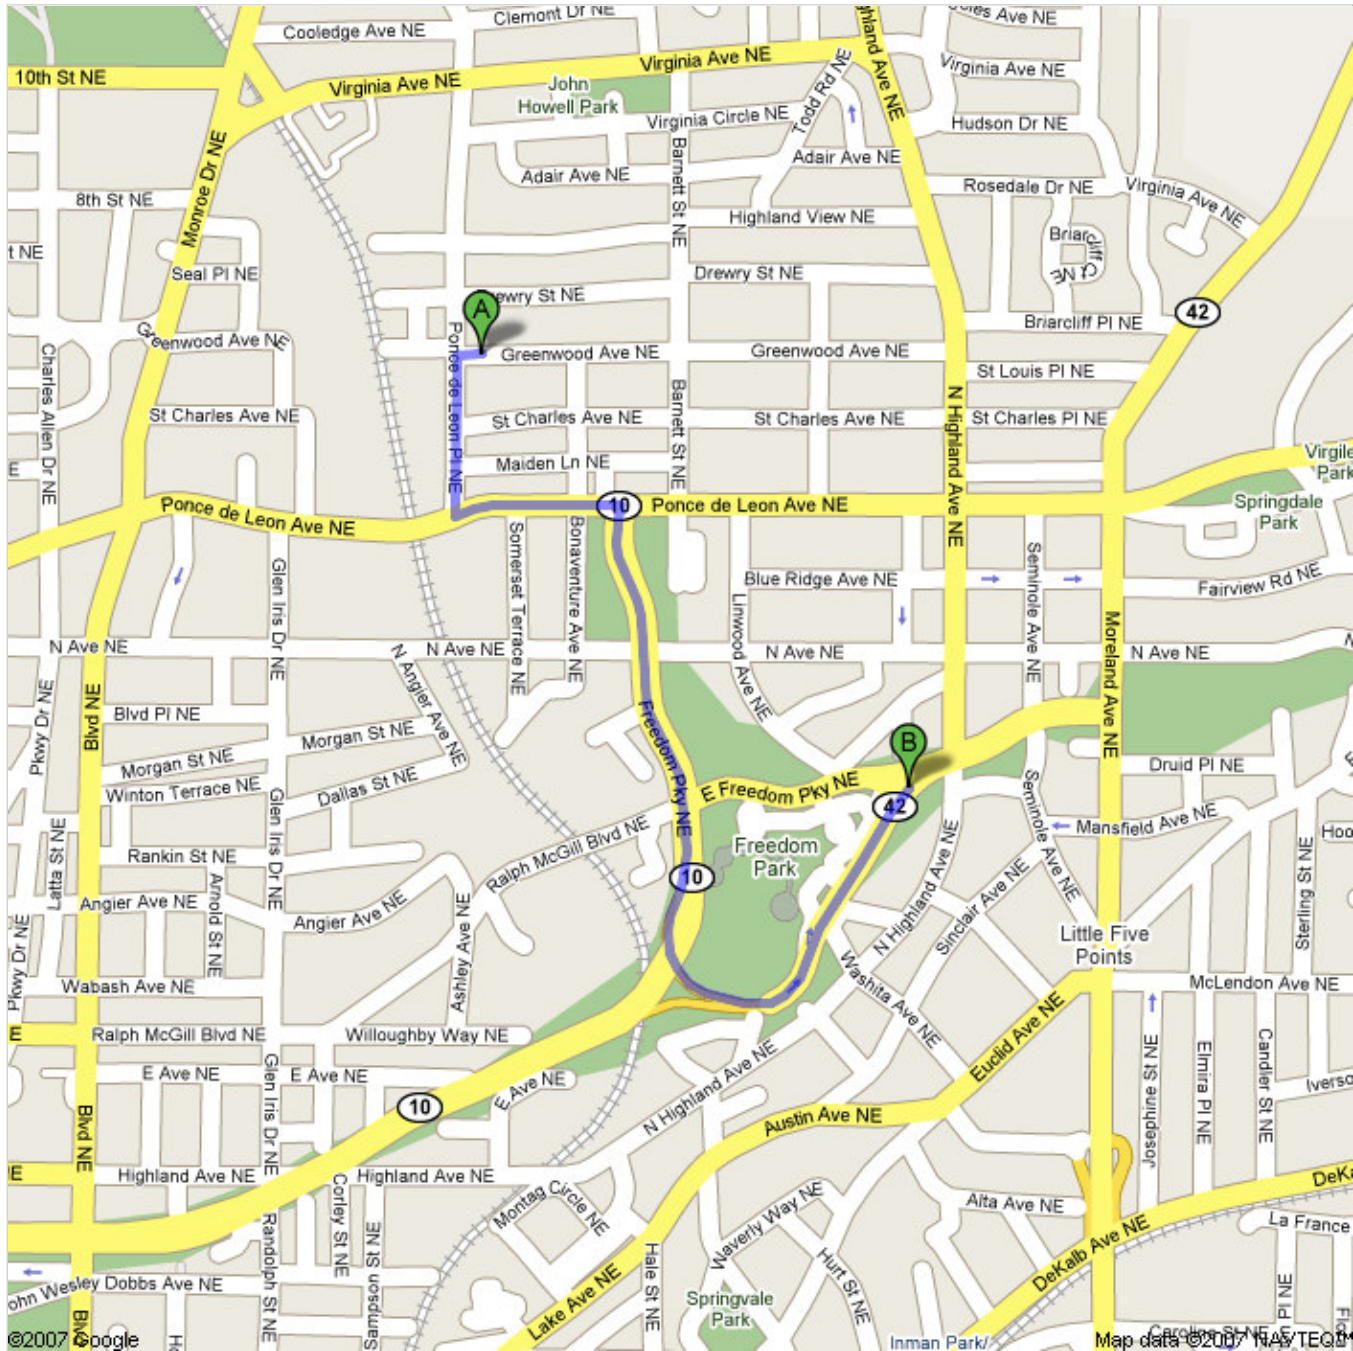

Start **737 Greenwood Ave NE**
Atlanta, GA 30306

Notes CARTER CENTER

End **East Freedom Pkwy NE**
Atlanta, GA 30307

Travel **1.5 mi – about 5 mins**

A 737 Greenwood Ave NE
Atlanta, GA 30306

Drive: 1.5 mi – about 5 mins

- | | |
|----------------------------------------------------------------------------------|------------------|
| 1. Head west on Greenwood Ave NE toward Ponce de Leon Pl NE | 180 ft |
| ← 2. Turn left at Ponce de Leon Pl NE | 0.2 mi
1 min |
| ← 3. Turn left at Ponce de Leon Ave NE | 0.2 mi
2 mins |
| → 4. Turn right at Freedom Pkwy NE | 0.5 mi
1 min |
| 5. Exit onto E Freedom Pkwy NE/GA-42-CONN E | 0.6 mi
1 min |

B East Freedom Pkwy NE
Atlanta, GA 30307

These directions are for planning purposes only. You may find that construction projects, traffic, or other events may cause road conditions to differ from the map results.

Map data ©2008 NAVTEQ™

Overview

Start

End

Map data ©2008 NAVTEQ™